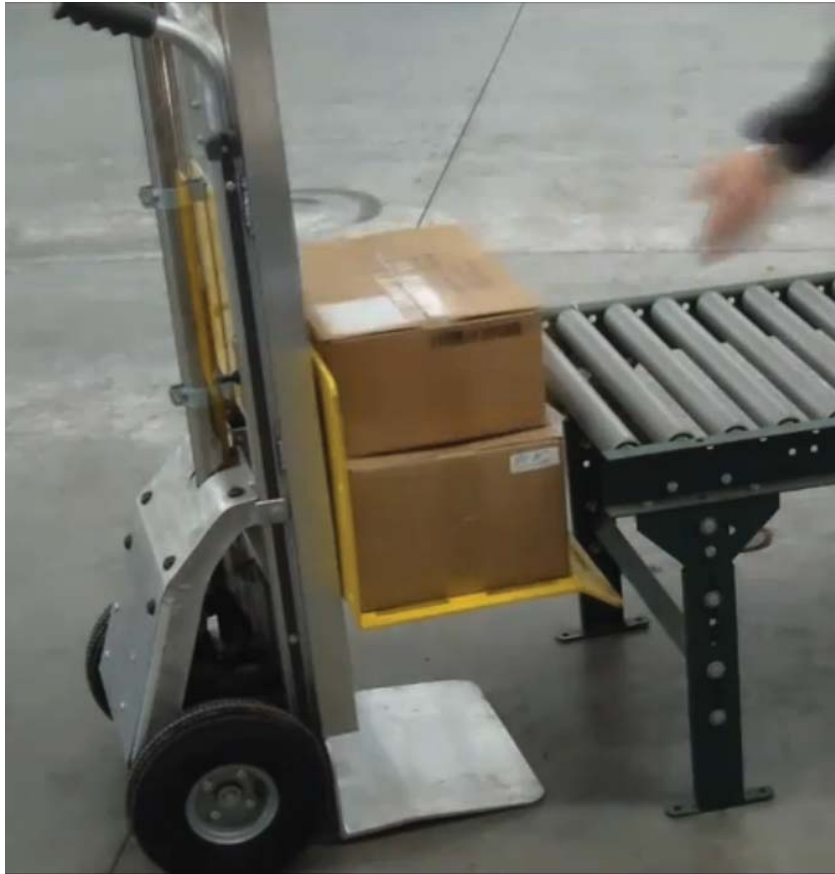

DATA SHEET

Powered Lift'N Buddy

Power Lift Handtruck with Remote

The Lift'n Buddy is a mobile lifting device that combines the best of a standard two-wheeler's durability and functionality with automatic lifting and lowering capabilities.

Available with multiple attachments and options, which can be customised to suit. The unit also features easy to use controls with remote.

Part No:	LIFTNBUDDY
Capacity:	225kg
Dimensions:	1330 h x 750 l x 510 w mm
Unit Weight:	56kg
Wheels:	Pneumatic 250mm
Lift Height:	900mm