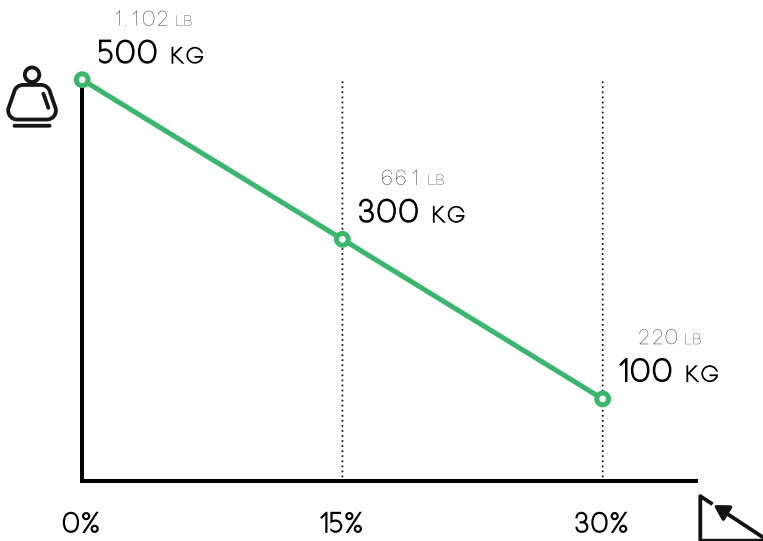

LOAD CAPACITY