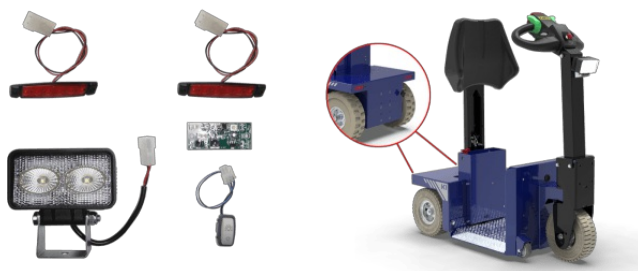

E550.750===

Emergency stop

E506.750===

Key Pad on/off

E204.700===

Digital hour meter

E800.705===

Front and rear lights kit

E800.704===

Steering speed reduction kit

ZG60.003.720===

Ball/pin hitch Ø20-25

ZG30.013.720===

Mounting plate for hitches

ZG00.000.806

Extension for hitches