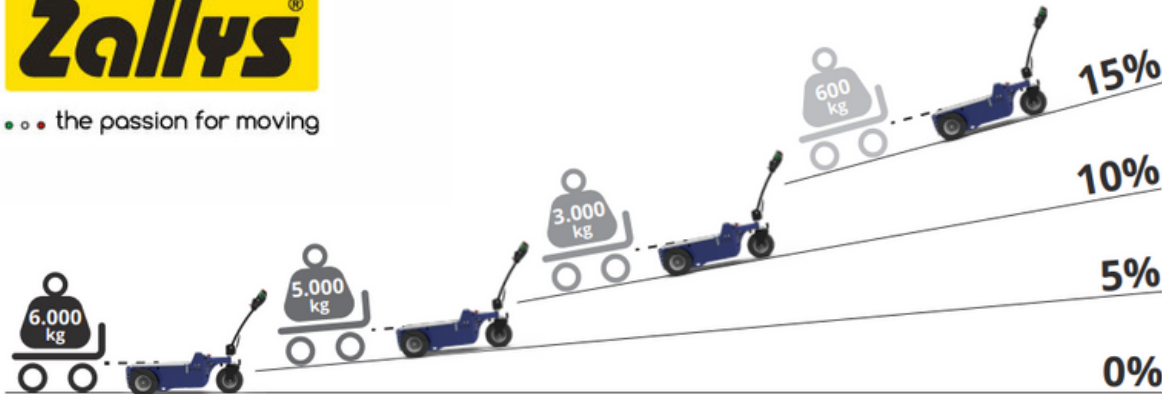

M5 - Industrial Electric Power Pusher

-  4000KG
-  5.5KM/H
-  15%

Flagship, practical & powerful pusher

- Towing capacity of 2000-4000kg on flat surfaces
- Load capacity of 500kg on flat surfaces
- Pintle hitch standard
- Modular ballast system

M6.5 - Industrial Electric Cart Mover

- 6000KG
- 4.5KM/H
- 15%

Powerful mover for towing and pushing

- Towing capacity of 6000kg on flat surfaces
- Load capacity of 300kg
- Swivel wheel linked to the tiller
- Pintle hitch standard
- Modular ballast system

M12 - Vertical Electric Tug

- 1500KG
- 5.0KM/H
- 15%

Pedestrian operated mover

- Towing capacity of 1500kg on flat surfaces
- Compact size: 550mm
- Interchangeable battery packs
- Optional remote control driving